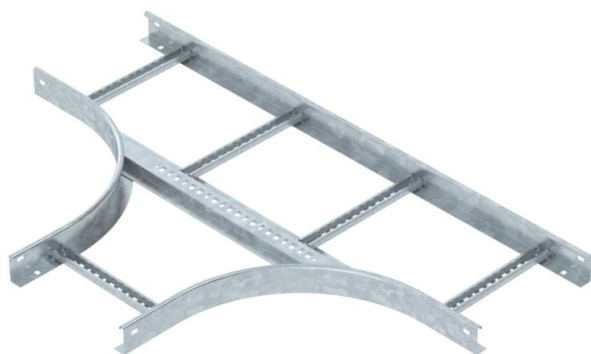

# Technical data sheet

T piece 60 FT

Item number: 6225232

T piece, horizontal, with welded rung for all cable ladder types of 60 mm side height.  
Connectors should be ordered separately and in the appropriate quantity.

**St** Steel

**FT** Hot-dip galvanised

## Master data

Item number	6225232
Type	LT 630 R3 FT
Description 1	T piece
Description 2	for cable ladder
Manufacturer	OBO
Dimension	60x300
Material	Steel
Surface	Hot-dip galvanised
Surface standard	DIN EN ISO 1461
Smallest sales unit	1
Unit of quantity	Piece
Weight	595.5 kg
Weight unit	kg/100 pc.

## Dimensions

Width	300 mm
Height	60 mm
Dimension B (mm)	300 mm
Dimension R (mm)	300 mm