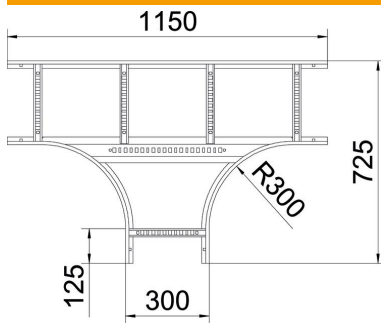

# Technical data sheet

T piece 60 FT

Item number: 6225232

T piece, horizontal, with welded rung for all cable ladder types of 60 mm side height.  
Connectors should be ordered separately and in the appropriate quantity.

## Master data

Item number	6225232
Type	LT 630 R3 FT
Description 1	T piece
Description 2	for cable ladder
Manufacturer	OBO
Dimension	60x300
Material	Steel
Surface	Hot-dip galvanised
Surface standard	DIN EN ISO 1461
Smallest sales unit	1
Unit of quantity	Piece
Weight	595.5 kg
Weight unit	kg/100 pc.

# Technical data sheet

T piece 60 FT

Item number: 6225232

## Dimensions

Width	300 mm
Height	60 mm
Dimension B (mm)	300 mm
Dimension R (mm)	300 mm